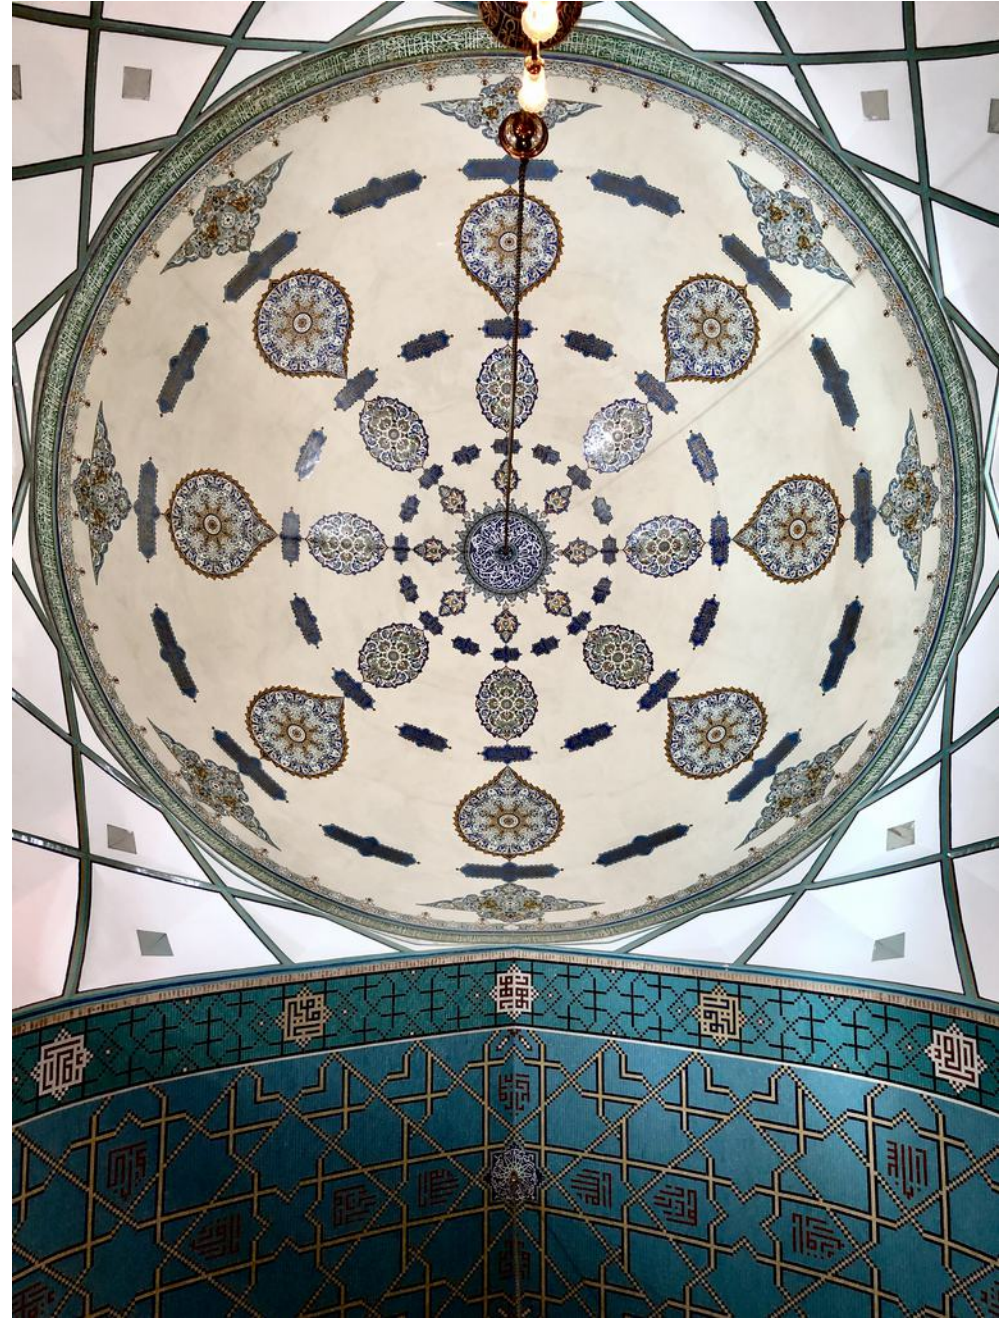

# Interior Architecture

Arena Path

Babs

Beauty Depth in Height

Fatemeh

Parallel Walkway

Hellen

Sharp Podloubi

Malek

Glass Ceiling?

Marilyn

Arena Lobby

Babs

Corridor of Doom?

Marilyn

Red Pillars...of??