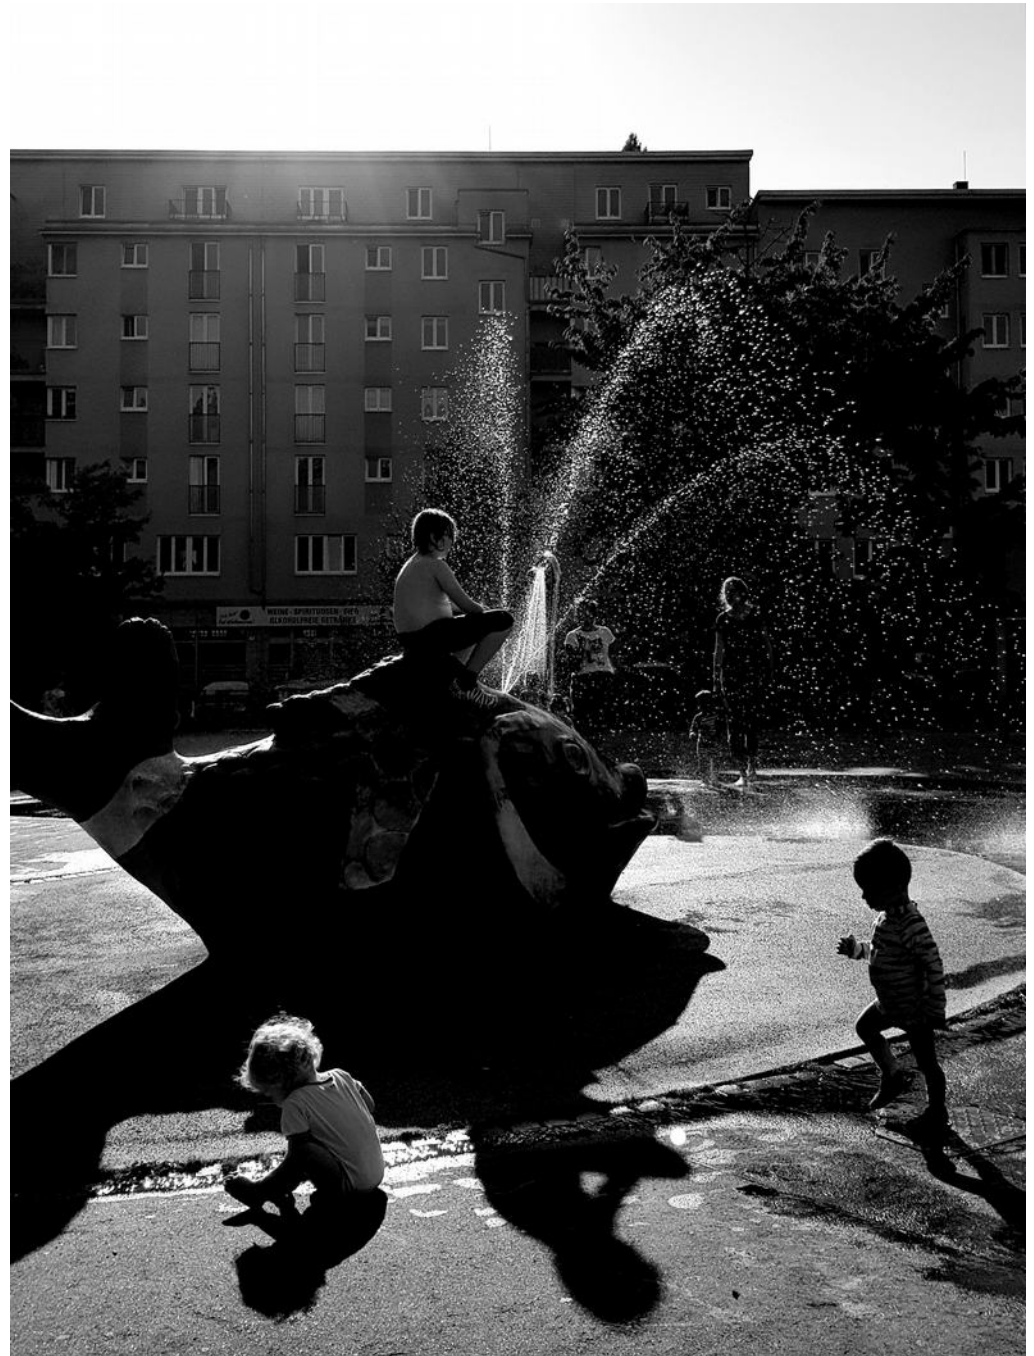

Hellen

Wolf Trap Ceiling

Babs

A cool spot in summer - 1959 Autopianchi
Bianchina.
Dirk

Fatemeh

People

Henry Stretching

Hellen