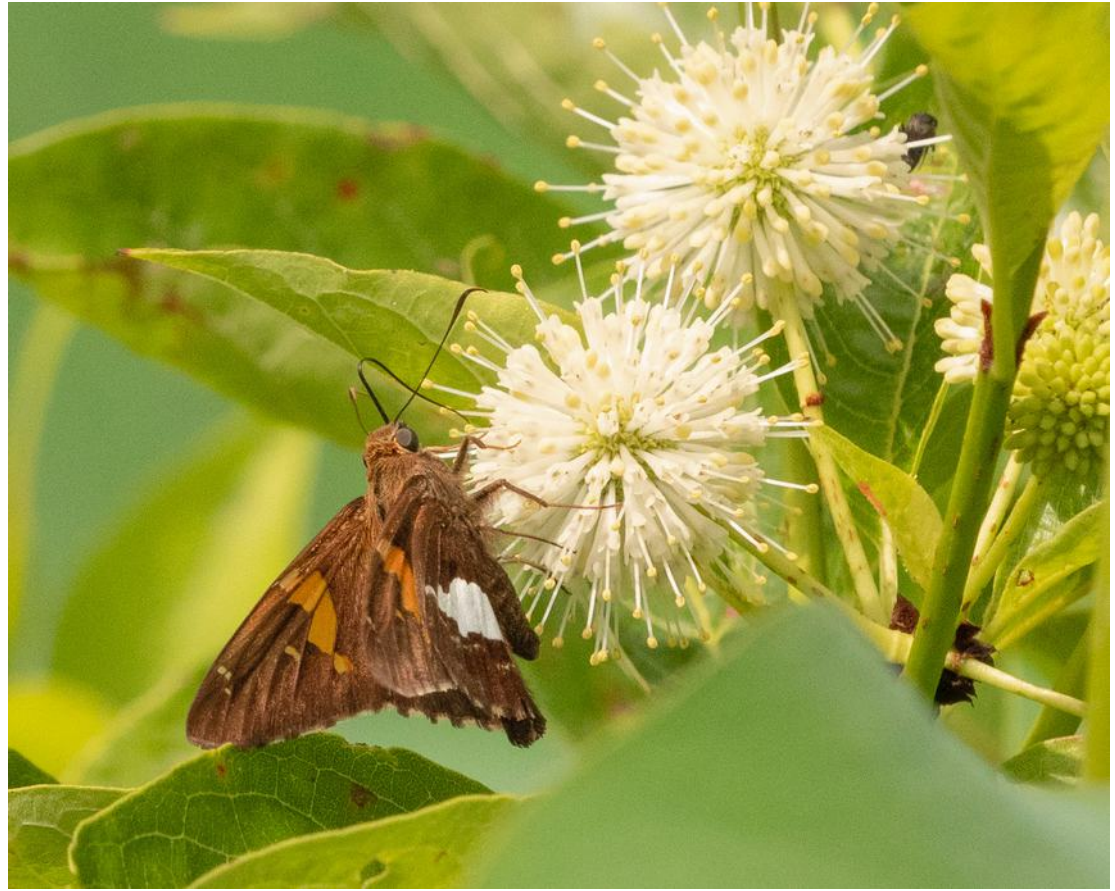

Hellen

Wolf Trap Ceiling

Babs

A cool spot in summer - 1959 Autopianchi
Bianchina.
Dirk

Fatemeh

People

Henry Stretching

Hellen

Animal Magic

Red Admiral Butterfly

Marilyn

Floating on a Flower
Silver-Spotted Skipper

John

It's time for the buffet
Indian Palm Squirrel

Richa

A Day in a Bug's Life
Nezara Viridula (Southern Green SheildBug)