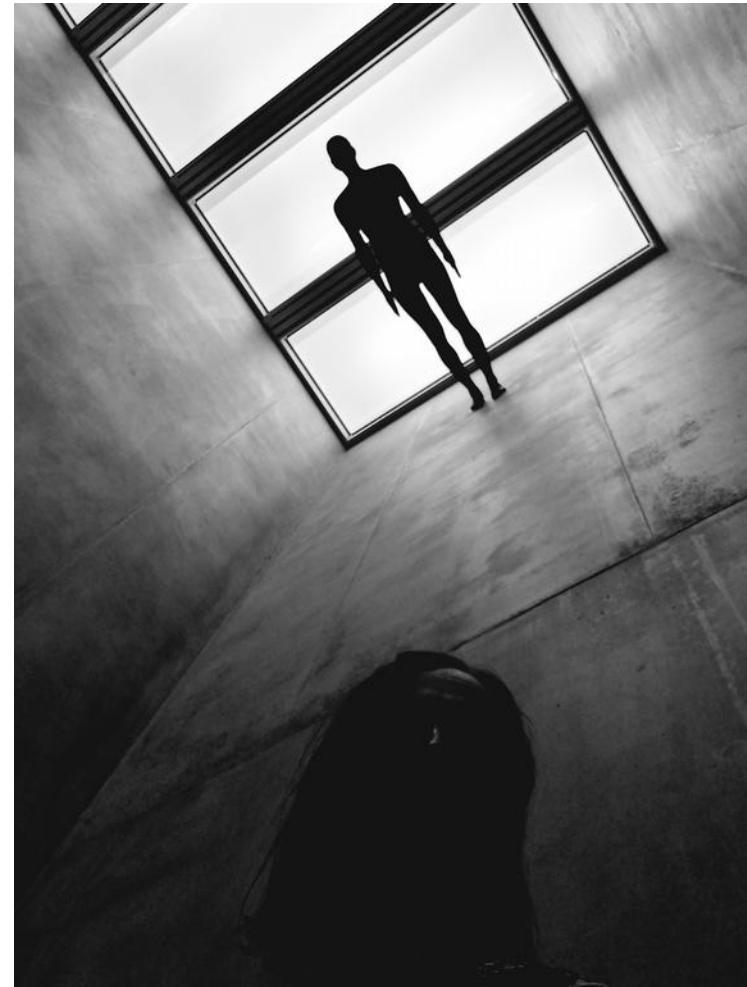

Delusion

Natalie